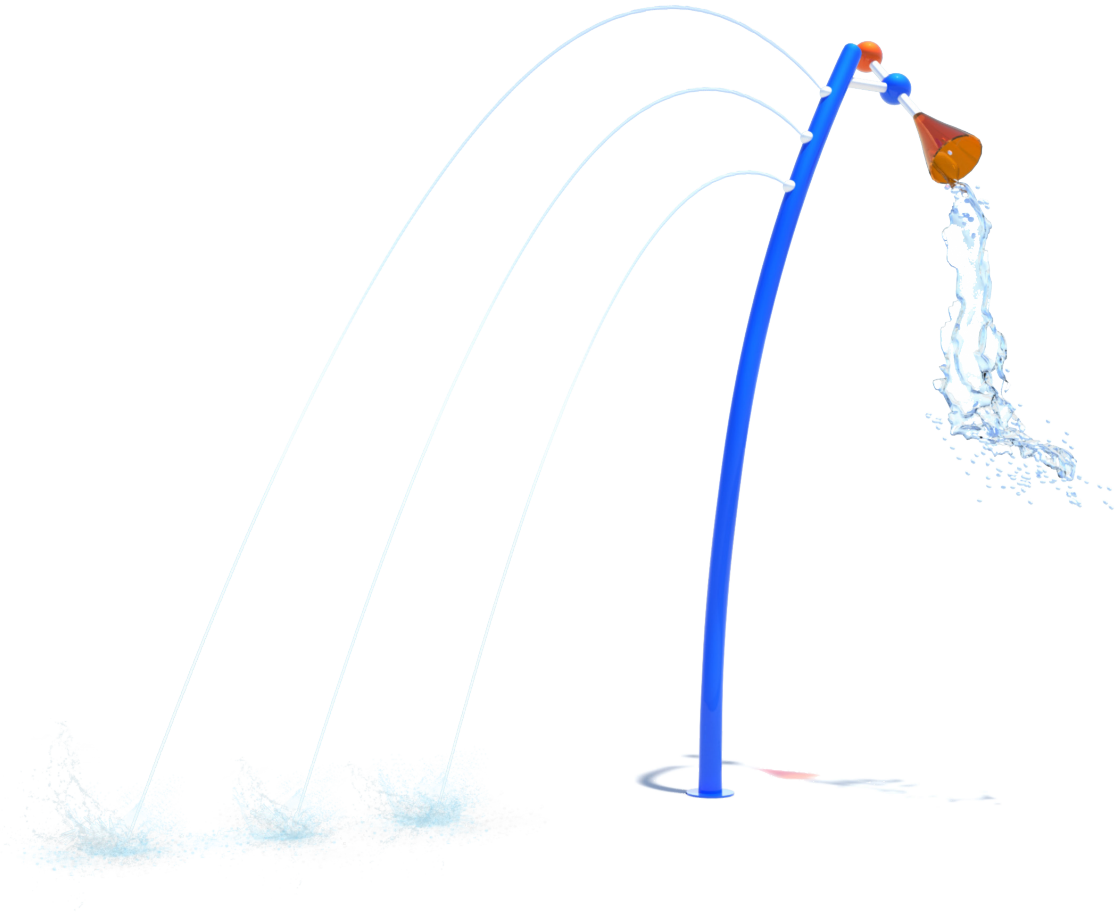

COLORCAST™

A CANVAS OF COLORS, SHAPES, TEXTURES & LIGHT

WATER ODYSSEY™

BY FOUNTAIN PEOPLE

A PLAYCORE Company

SINGLE FLING

ACTIVITY

A single counter-balanced bucket flings water while three arching streams emit from the cantilevered pole for added play.

MODEL: C011

15 GPM/57 LPM

Height: 13'-5"/409 CM

FEATURES & BENEFITS

- Stainless steel nozzles & construction with translucent bucket and accent
- Low profile rounded flanges are easy on the feet and reduce toe-stubbing
- Coated with Aqua Armor - the most durable Chlorine, UV and vandal resistant coating in the industry
- Interchangeable with other spray features
- ADA and ASTM compliant