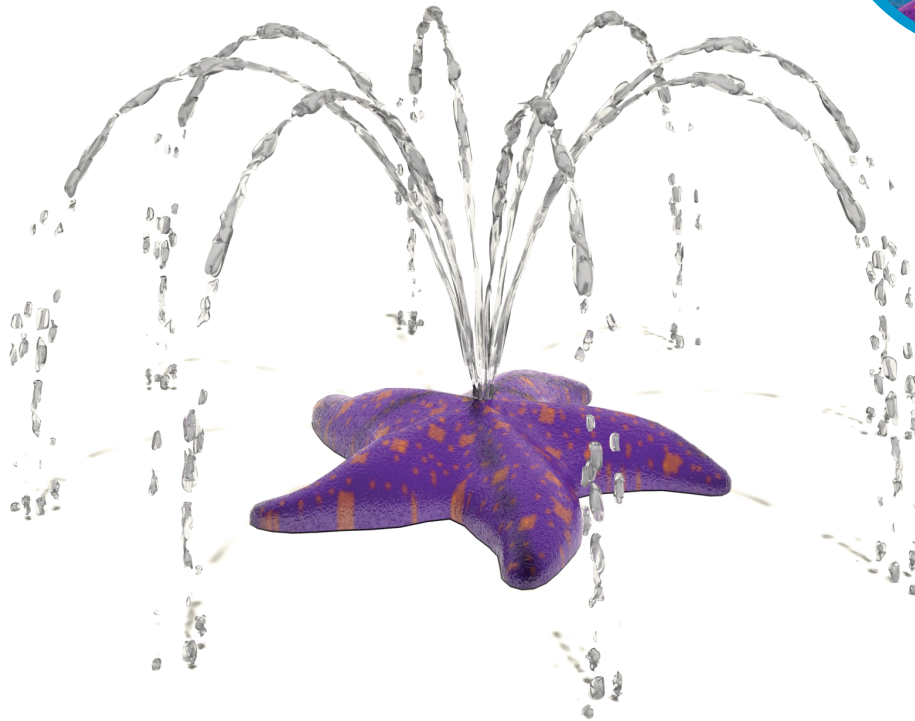

FUN FORMS AQUA SPOUTS™

HAND-CARVED CREATIONS WITH COOL SPRAY EFFECTS

WATER ODYSSEY™
BY FOUNTAIN PEOPLE
A PLAYCORE Company

LIL' STARFISH

ACTIVITY

This Aqua Spout emits gentle arching streams of water and is ideal for ages 2-5.

MODEL: F3021

 3 GPM/11.4 LPM

 18/14/4 IN
46/36/10 CM

FEATURES & BENEFITS

- Can enhance your facilities theme
- Coated with Aqua Armor - the most durable Chlorine, UV and vandal resistant coating in the industry
- Interchangeable with other spray features
- ADA and ASTM compliant